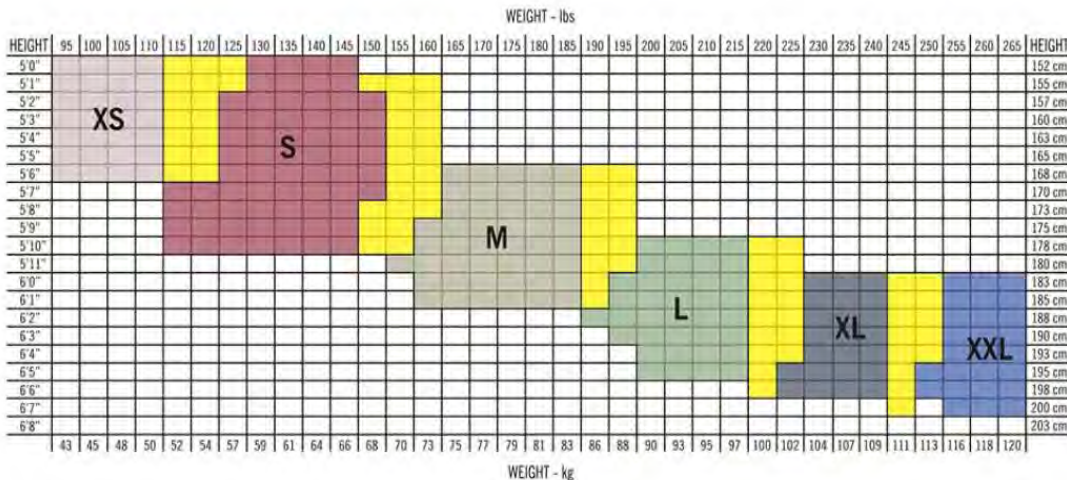

**CORETECTION SIZE CHART**

SIZE	WAIST	WEIGHT	HEIGHT
XS/Youth	22-26 in	90-120 lbs	5'0"-5'6"
	59-66 cm	41-54 kg	1.52-1.70 m
Small	26-30 in	120-160 lbs	5'1"-5'10"
	66-76 cm	54-73 kg	1.55-1.77 m
Medium	30-34 in	160-190 lbs	5'6"-6'1"
	76-86 cm	73-86 kg	1.70-1.86 m
Large	34-38 in	190-220 lbs	5'10"-6'5"
	86-96 cm	86-100 kg	1.77-1.86 m
X-Large	38-42 in	220-245 lbs	5'10"-6'6"
	96-107 cm	100-111 kg	1.77-2.01 m
XX-Large	42-46 in	245-265 lbs	6'1"-6'7"
	107-117 cm	111-120 kg	1.86-2.04 m