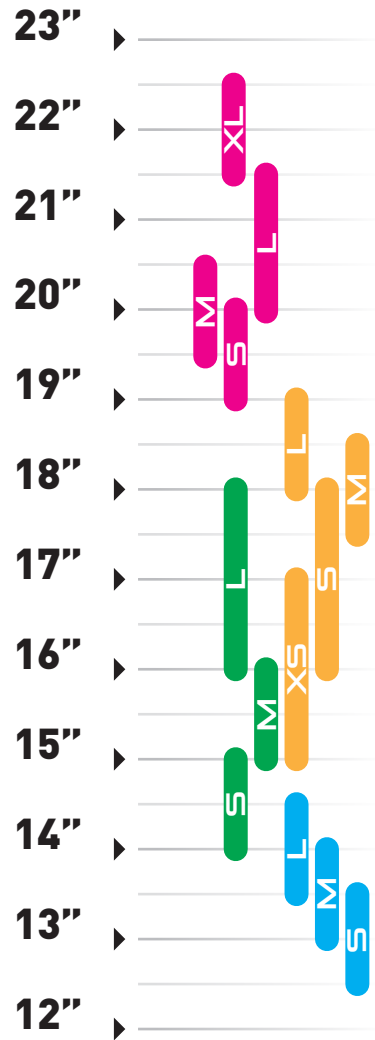

Pad Width			
SENIOR	XX-Large (37")	11"			
	X-Large (36")				
	Large (35")				
	Medium (34")				
	Small (33")				
	X-Small (32")				
JUNIOR	Large (30")	10.5"	Large (32")	INTERMEDIATE	
	Medium (28")	10.25"	Medium (31")		
	Small (26")	10"	Small (30")		
JUNIOR	Medium (28")	9.5"	X-Small (28")	INTERMEDIATE	
	Small (26")	9"			
		8.75"	Large (24")		YOUTH
	8.25"	Medium (22")			
	7.75"	Small (20")			

* Bauer Thigh rise plays like +1,5"