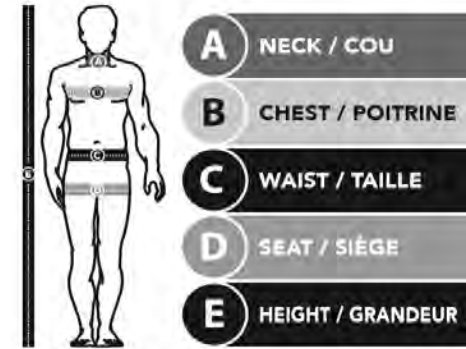

YOUTH	XXS (4)	XS (5-6)	S (7-8)	M (10-12)	L (14-16)	XL (18)
CHEST	22"-23" 56cm-58cm	24"-26" 61cm-66cm	26"-29" 66cm-74cm	29"-32" 74cm-81cm	32"-34.5" 81cm-88cm	34.5"-35.5" 88cm-90cm
WAIST	21"-22" 53cm-56cm	22.5"-23.5" 57cm-60cm	23.5"-24.5" 60cm-62cm	24.5"-25.5" 62cm-65cm	25.5"-27.5" 65cm-70cm	27.5"-29.5" 70cm-75cm
SEAT	23"-24" 58cm-61cm	24.5"-25.5" 62cm-65cm	26.5"-28.5" 67cm-72cm	28.5"-30.5" 72cm-78cm	30.5"-33.5" 78cm-85cm	33.5"-35.5" 85cm-90cm
HEIGHT	3'3"-3'8" 99cm-112cm	3'9"-4'2" 114cm-127cm	4'2"-4'7" 127cm-140cm	4'7"-4'11" 140cm-150cm	4'11"-5'4" 150cm-163cm	5'4"-5'6" 163cm-168cm
(JOCK CUP where included)	PeeWee Green	Yth Blue	Yth Blue	Yth Blue	Teen Red	Teed Red
(PELVIC PROTECTOR where included)	youth insert	youth insert	youth insert	youth insert	youth insert	youth insert

BAUER Skate Sock Size Chart

BAUER Sock Size	XS	S	M	L	XL
BAUER Skate Size	10-1.5 YTH	2-4.5 SR	5-7 SR	7.5-10 SR	10.5-13 SR

BAUER Training Sock Size Chart

BAUER Sock Size	XS	S	M	L	Xt
Unisex Shoe Size (US)	11-1.5 YTH	3-6 W's/ 2-4.5 YTH	5-8.5 M's/ 6.5-9.5 W's	9-12 M's/ 10-13 W's	12.5-15 M's
Unisex Shoe Size (EU)	29-33	34-36	37-42	43-46	47-49
Unisex Shoe Size (UK)	10.5-12.5	1-3.5	4-7	8-11.5	12-14

BAUER RECOVERY LEG SLEEVE Size Chart

BAUER Recover Leg Sleeve Size	XS	S	M	L
CALF CIRCUMFERENCE	12 -13.5" 30.5 - 34.3cm	13.5 - 15" 34.3 - 38.1cm	15-16.5" 38.1 - 41.9cm	16.5 - 18" 41.9 - 45.7cm
* PROVIDES 20-25 mmHG COMPRESSION